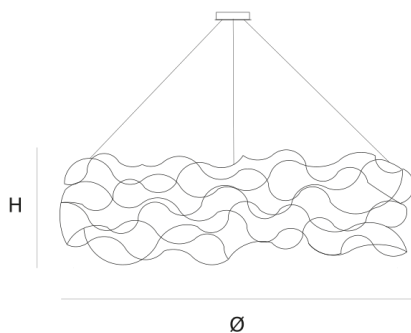

DIMENSIONS

Ø 130 cm 51.2 inch
H 40 cm 15.7 inch

LIGHTSOURCE

130 x led E10, 12V/0,33W,
2600K, 2990LM

FINISH

Nickel  11-8385-1E
Brass  11-8385-2E
Blackbrass  11-8385-4E

TYPE.NR

CANOPY

Ø 20 cm 7.9 inch
H 5 cm 2 inch

INCLUDED

Yes

CABLELENGTH

Up to 200 cm 78 inch

 6.5  33  140x45x160cm

TYPE	Suspension
STANDARD	
OPTIONAL	Downlight led 2700K 12V – 3W. 3000K or 3500K led.
TRANSFORMER/DRIVER	SCPower KVF-12060-TDW
DIMMING	leading and trailing edge
CLASSIFICATION	UL no IP20 yes
ENERGY LABEL	